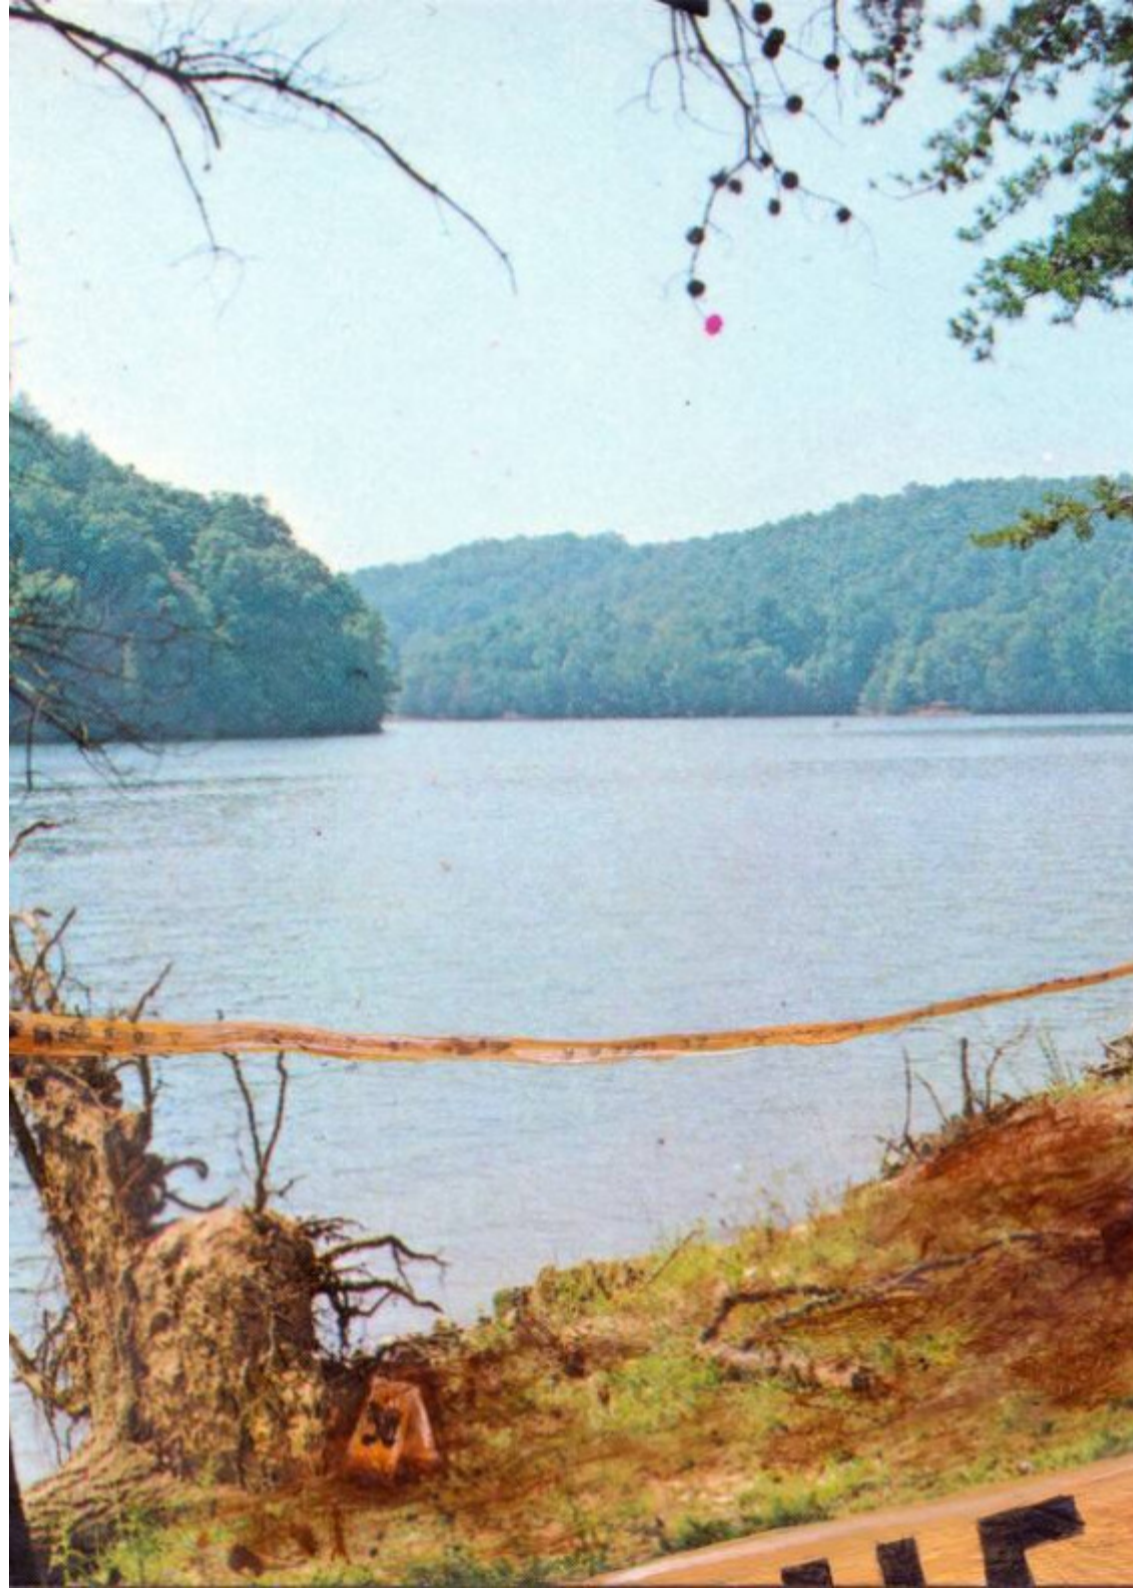

The Philpott Lake Project

acrylic on postcard / 108 x 152 mm
postal 3/47
2015

*submission to "The Philpott Lake Project" directed
by Diana Hale*

<http://philpottlakeproject.tumblr.com/>

PHILPOTT LAKE

Region near the Blue Ridge Parkway
aquatic facilities and a mountainous
surroundings are Fairy Stone; Rocky Knob;
View State Parks and the Lake is easily
accessible from Roanoke, Bedford, Lynchburg
and Charlottesville.
Photo by Charles Elkins

POST CARD

Address

POST CROSS"

ic on postcard

Pub. by Valley Views, Box 182, Bridgewater, Va.

senhor enVide neFelibata

23.07.2015

143388

3/47

SENHOR ENVIDE NEFELIBATA
R. DO FALCÃO, 369, 3.ESQ.
4300-181 CAMPANHÃ , PORTO
PORTUGAL

DIANA HALE
PO BOX 232
CROZET, VA 22932
USA

TESTIMONIALS

"Do Not Cross." Good advice if you don't want to end up on the other side of the tape? Monsenhor enVide neFelibata transformed this postcard into a true work of fine art. Notice the faint red letters on the back of the card? A mistake, or a clue?