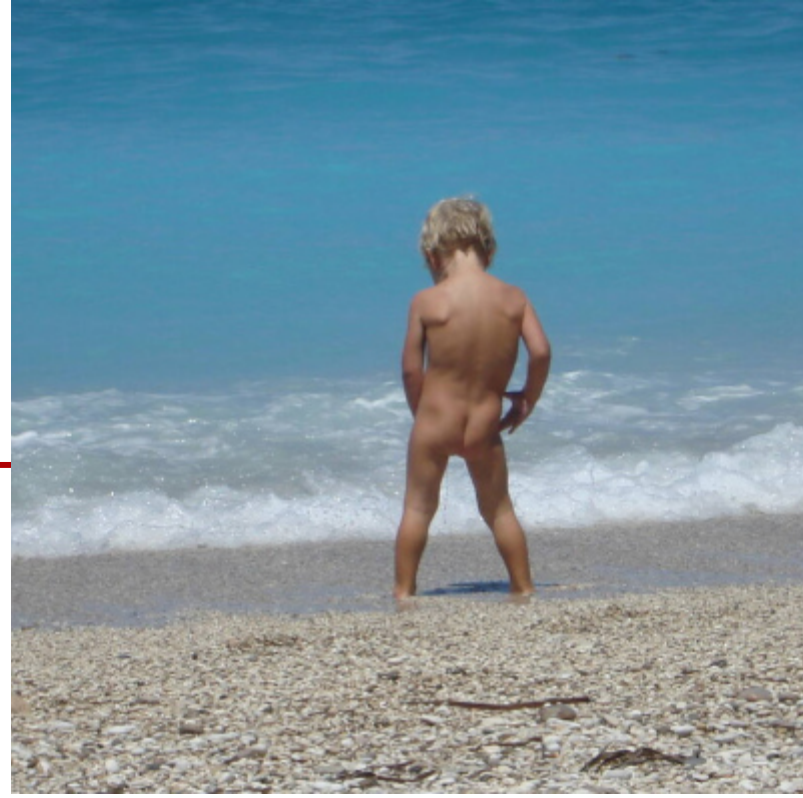

TESTIMONIAL S