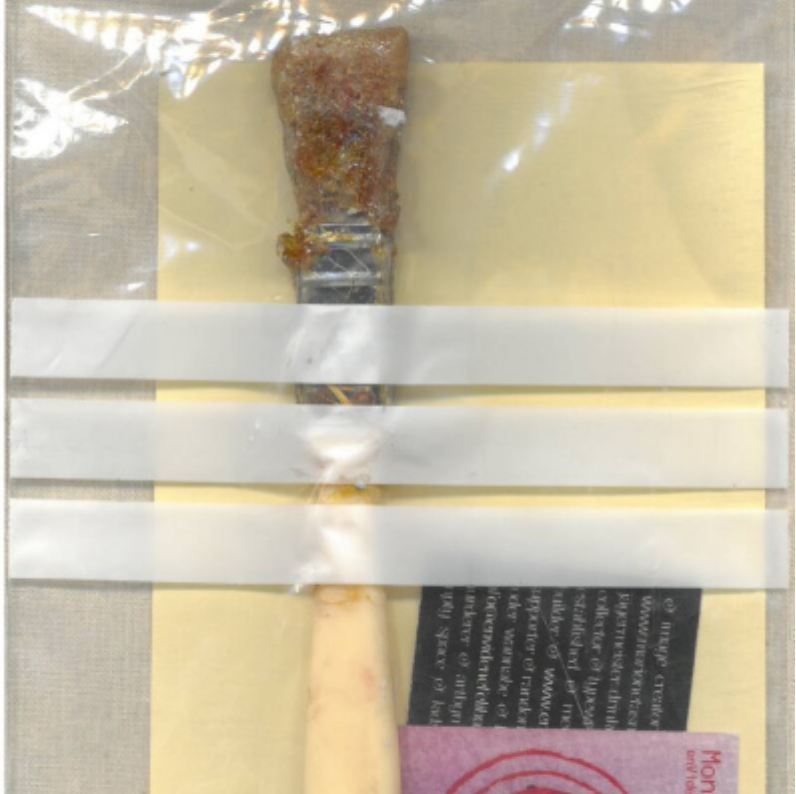

@ image creator @ Monsenhor enVid
www.marionetasmandragora.pt @ coas
jägermeister drinker @ coloring book gal
collector @ typewriter collector @ set des
established @ mechanical pencil colle
builder @ www.envidenefelibata.com @
supporter @ randomizer @ collaborator @
coder wannabe @ Portugal @ (+351) 9
info@envidenefelibata.com @ stationary
murderer @ artbymailartist @ alien @
empty space @ kids' drawings archivis