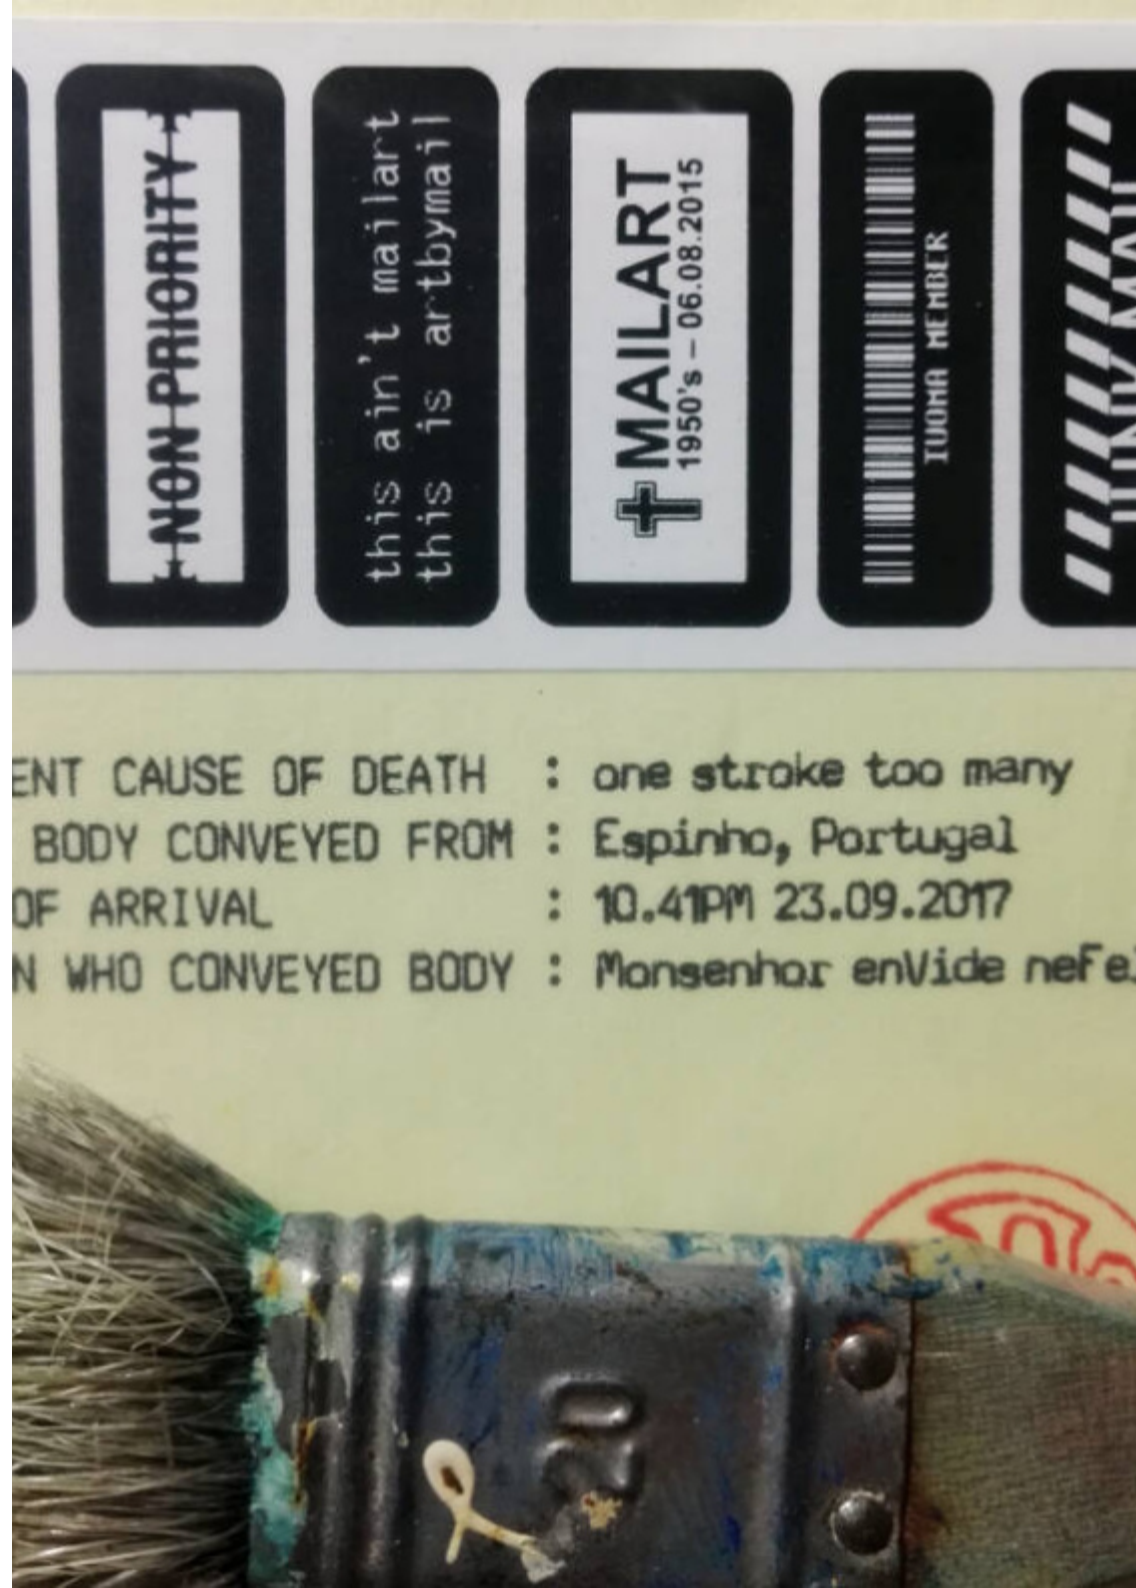

one stroke too many

assemblagem
2015

a sacralização das ferramentas do artista

MONSIEUR ENVIDE NEFELIBATA
R. DO FALCAO 369 JE
4300-181 PORTO PORTUGAL
WWW.ENVIDE NEFELIBATA.COM
INFO@ENVIDE NEFELIBATA.COM

NON PRIORITY

this ain't mailart
this is artbymail

MAILART
1950's - 06.08.2015

TUOHRA MEMBER

JUNK MAIL

APPARENT CAUSE OF DEATH : one stroke too many
WHERE BODY CONVEYED FROM : Espinho, Portugal
TIME OF ARRIVAL : 10.41PM 23.09.2017
PERSON WHO CONVEYED BODY : Monsenhor enVide nefelibata

JUNK MAIL

APPARENT CAUSE OF DEATH : one stroke too many
WHERE BODY CONVEYED FROM : Espinho, Portugal
TIME OF ARRIVAL : 10.45PM 23.09.2017
PERSON WHO CONVEYED BODY : Monsenhor António Rafael

N. SIGNATURE : 0000970